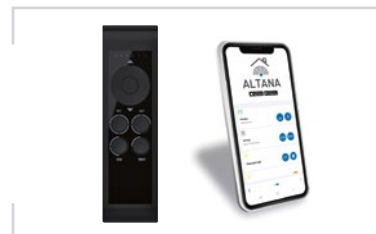

Outback® Accessories

STRATCO

OUTBACK®

VERANDAHS • PATIOS • CARPORTS • SUNROOF

Sunroof Louvre Lights

- Ideal for Outback® Sunroof Patios and Pavilion Allure
- Daylight White 5000K colour temperature dimmable LEDs
- Bright 500 Lumen/m² light output
- UV protected cables for outdoor use
- 24V plug & play wiring for DIY install
- IP68 rating

Sunroof Rain Sensor

- Designed to automatically close your patio louvres when it rains
- Once the sensor pad detects enough moisture, the sensor commands the louvres to close
- Three sensitivity settings to control the speed of closing
- The sensor pad's inbuilt heater clears moisture after a rain alarm

Wall or Post Mounted Remote

- Teleco TVZOOK is the ultimate remote control for louvre operation
- Wi-Fi enabled transmitter with a modern, sleek design
- Mount on a wall or patio post
- Can be paired with the Altana app, allowing full control of your Stratco Louvre roof with your smartphone
- IP54 rating