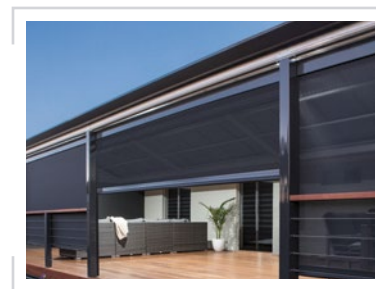

Ambient® Outdoor Blinds

- Provide privacy and protection from the sun, breeze, rain and insects all year round
- Durable, tear resistant PVC coated polyester fabric
- UV tolerant, mould & mildew resistant
- Fabric seams are high-frequency welded for a long service life
- Variety of popular colours available
- Choice of 3 openness factors:
  - 1% Openness for excellent breeze control and privacy
  - 5% Openness for a combination of shading, privacy and views
  - 15% Openness for excellent shading while retaining great views