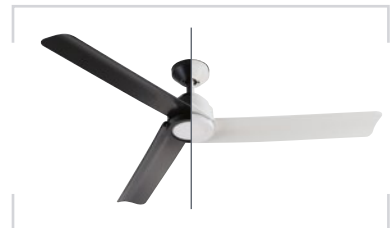

- Remote control - 6 speeds & reverse
- 1320mm fan blade sweep
- Dimmable 10W 1100 lumen LED light with 3 light 'warmth' settings
- Powerful 27W brushless motor
- 20-45 dBA ultra-quiet operation
- Safe 24V plug & play wiring for simple DIY installation
- IP55 rated fan & IP65 rated cables
- Available in Black or White finish

LED Strip Lights

- Three light 'warmth' settings:
 - Warm White (3000K)
 - Daylight White (4000K)
 - Cool White (5000K)
- Bright 650 Lumen/m² light output
- 270° light beam angle
- Available in an 8m kit
- UV protected cables for outdoor use
- Safe 24V plug & play wiring for simple DIY installation
- IP65 rating

Cooldek Downlights

- Three light 'warmth' settings:
 - Warm White (3000K)
 - Daylight White (4000K)
 - Cool White (5000K)
- Safe 24V plug & play wiring for simple DIY installation
- Cables can be concealed within the in-built rebate for the Cooldek sheet
- Available in 2 sizes:
 - 5W x 4 Light Kit - 96mm diameter with 600 lumens per light,
 - 12W x 2 Light Kit - 164mm diameter with 1100 lumens per light
- 5W downlights can also be housed in the gable ridge Bulkhead

Beam Light Kit

- Low voltage plug & play wiring for installation in the Outback® Beam
- Kit comes with 6 x 3W lights in a 'daisy chain' set up
- Each light provides 300 Lumens/m²
- Safe 24V plug & play wiring for simple DIY installation