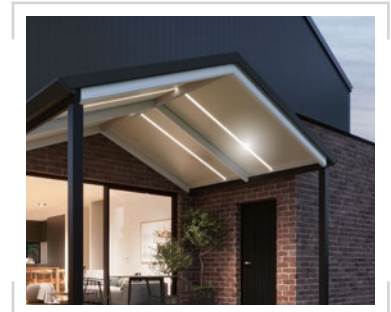

Outback® Accessories

STRATCO
OUTBACK
VERANDAHS • PATIOS • CARPORTS • SUNROOF

Choose accessories to complement your wonderful Outback living space and enjoy your Outback lifestyle all year round.

Outback Ceiling Fan

LED Strip Lights

- Three light 'warmth' settings:
 - Warm White (3000K)
 - Daylight White (4000K)
 - Cool White (5000K)
- Bright 650 Lumen/m² light output
- 270° light beam angle
- Available in an 8m kit
- UV protected cables for outdoor use
- Safe 24V plug & play wiring for simple DIY installation
- IP65 rating

Outback® Accessories

STRATCO

OUTBACK®

VERANDAHS • PATIOS • CARPORTS • SUNROOF

Sunroof Louvre Lights

- Ideal for Outback® Sunroof Patios and Pavilion Allure
- Daylight White 5000K colour temperature dimmable LEDs
- Bright 500 Lumen/m² light output
- UV protected cables for outdoor use
- 24V plug & play wiring for DIY install
- IP68 rating